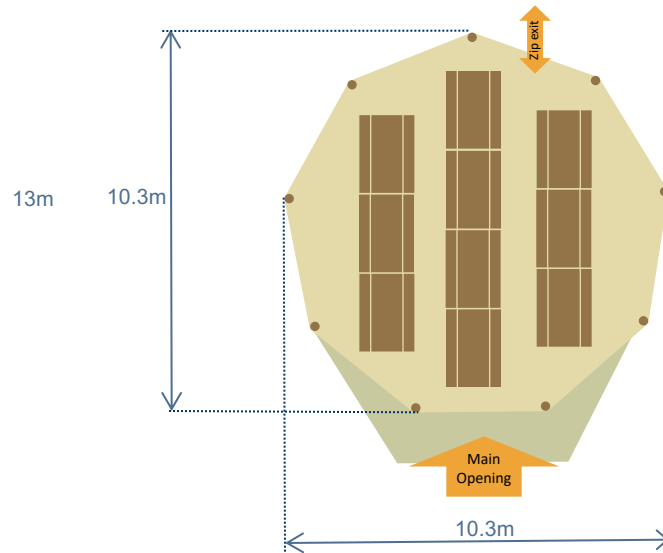

Tents: 1 Giant Hat
Total guest seating: 80 seated guests on rectangular tables and benches

WORLD INSPIRED TENTS

SINCE 2007

-  Covered area with sides lowered
-  Covered area with sides raised. Some or all of the sides can be raised on a Giant Hat

Position of Wooden poles at ground Level

6' 6" (2m) x 2' 2" (0.7m) solid pine rectangle table with pine benches

Tents: 1 Giant Hat
Total guest seating: 72 seated guests on rectangular tables and benches + Bamse max fire pit

6' 6" (2m) x 2' 2" (0.7m) solid pine rectangle table with pine benches

Tents: 1 Giant Hat

Total guest seating: 40 seated guests on rectangular tables and benches + Bamse max fire pit + solid wooden bar

WORLD INSPIRED TENTS

6' 6" (2m) x 2' 2" (0.7m) solid pine rectangle table with pine benches