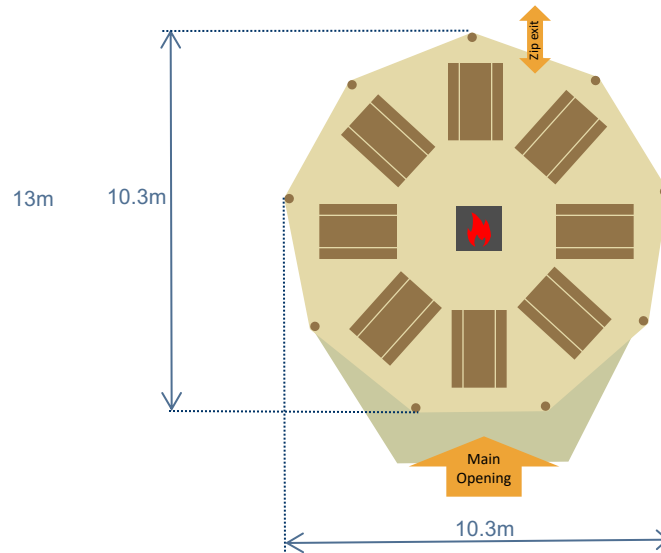

Position of Wooden poles at ground Level

6' 6" (2m) x 2' 2" (0.7m) solid pine rectangle table with pine benches

Tents: 1 Giant Hat
Total guest seating: 72 seated guests on rectangular tables and benches + Bamse max fire pit

WORLD INSPIRED TENTS

SINCE 2007

-  Covered area with sides lowered
-  Covered area with sides raised. Some or all of the sides can be raised on a Giant Hat

Bamse Max open fireplace

Position of Wooden poles at ground Level

6' 6" (2m) x 2' 2" (0.7m) solid pine rectangle table with pine benches

Tents: 1 Giant Hat

Total guest seating: 40 seated guests on rectangular tables and benches + Bamse max fire pit + solid wooden bar

WORLD INSPIRED TENTS

6' 6" (2m) x 2' 2" (0.7m) solid pine rectangle table with pine benches