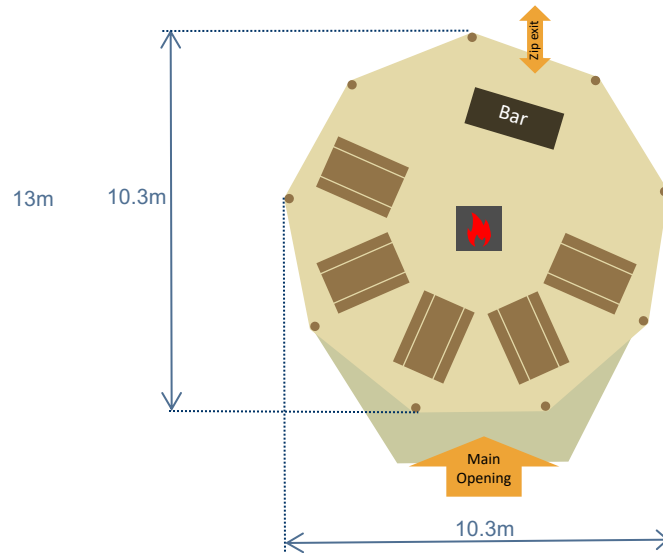

Position of Wooden poles at ground Level

6' 6" (2m) x 2' 2" (0.7m) solid pine rectangle table with pine benches

Tents: 1 Giant Hat
Total guest seating: 72 seated guests on rectangular tables and benches + Bamse max fire pit

6' 6" (2m) x 2' 2" (0.7m) solid pine rectangle table with pine benches

Tents: 1 Giant Hat

Total guest seating: 40 seated guests on rectangular tables and benches + Bamse max fire pit + solid wooden bar

WORLD INSPIRED TENTS

SINCE 2007

Covered area with sides lowered

Covered area with sides raised.
Some or all of the sides can be raised on a Giant Hat

Bar

Solid wood Bar 2.4m x 0.6m

Bamse Max open fireplace

Position of Wooden poles at ground Level

6' 6" (2m) x 2' 2" (0.7m) solid pine rectangle table with pine benches