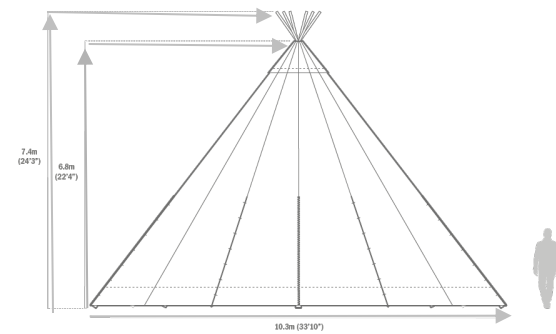

Tents: 1 Giant Hat
Total guest seating: 80 seated guests on rectangular tables and benches

WORLD INSPIRED TENTS

SINCE 2007

-  Covered area with sides lowered
-  Covered area with sides raised. Some or all of the sides can be raised on a Giant Hat

Position of Wooden poles at ground Level

6' 6" (2m) x 2' 2" (0.7m) solid pine rectangle table with pine benches

Tents: 1 Giant Hat
Total guest seating: 72 seated guests on rectangular tables and benches + Bamse max fire pit

6' 6" (2m) x 2' 2" (0.7m) solid pine rectangle table with pine benches

Tents: 1 Giant Hat

Total guest seating: 40 seated guests on rectangular tables and benches + Bamse max fire pit + solid wooden bar

WORLD INSPIRED TENTS

6' 6" (2m) x 2' 2" (0.7m) solid pine rectangle table with pine benches