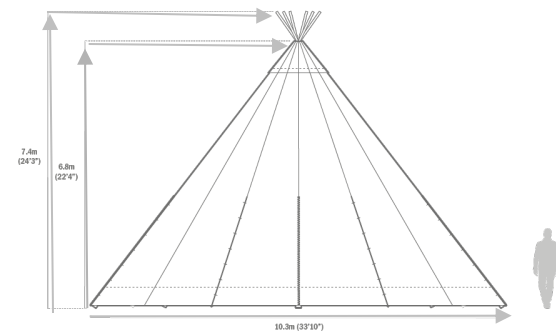

Position of Wooden poles at ground Level

6' 6" (2m) x 2' 2" (0.7m) solid pine rectangle table with pine benches

Tents: 1 Giant Hat
Total guest seating: 72 seated guests on rectangular tables and benches + Bamse max fire pit

6' 6" (2m) x 2' 2" (0.7m) solid pine rectangle table with pine benches

Tents: 1 Giant Hat

Total guest seating: 40 seated guests on rectangular tables and benches + Bamse max fire pit + solid wooden bar

WORLD INSPIRED TENTS

SINCE 2007

Covered area with sides lowered

Covered area with sides raised.
Some or all of the sides can be raised on a Giant Hat

Bar

Solid wood Bar 2.4m x 0.6m

Bamse Max open fireplace

Position of Wooden poles at ground Level

6' 6" (2m) x 2' 2" (0.7m) solid pine rectangle table with pine benches