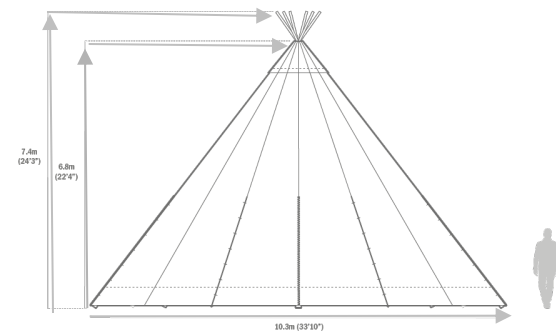

Position of Wooden poles at ground Level

6' 6" (2m) x 2' 2" (0.7m) solid pine rectangle table with pine benches

Tents: 1 Giant Hat
Total guest seating: 72 seated guests on rectangular tables and benches + Bamse max fire pit

WORLD INSPIRED TENTS

SINCE 2007

-  Covered area with sides lowered
-  Covered area with sides raised. Some or all of the sides can be raised on a Giant Hat

Bamse Max open fireplace

Position of Wooden poles at ground Level

6' 6" (2m) x 2' 2" (0.7m) solid pine rectangle table with pine benches

Tents: 1 Giant Hat

Total guest seating: 40 seated guests on rectangular tables and benches + Bamse max fire pit + solid wooden bar

WORLD INSPIRED TENTS

6' 6" (2m) x 2' 2" (0.7m) solid pine rectangle table with pine benches